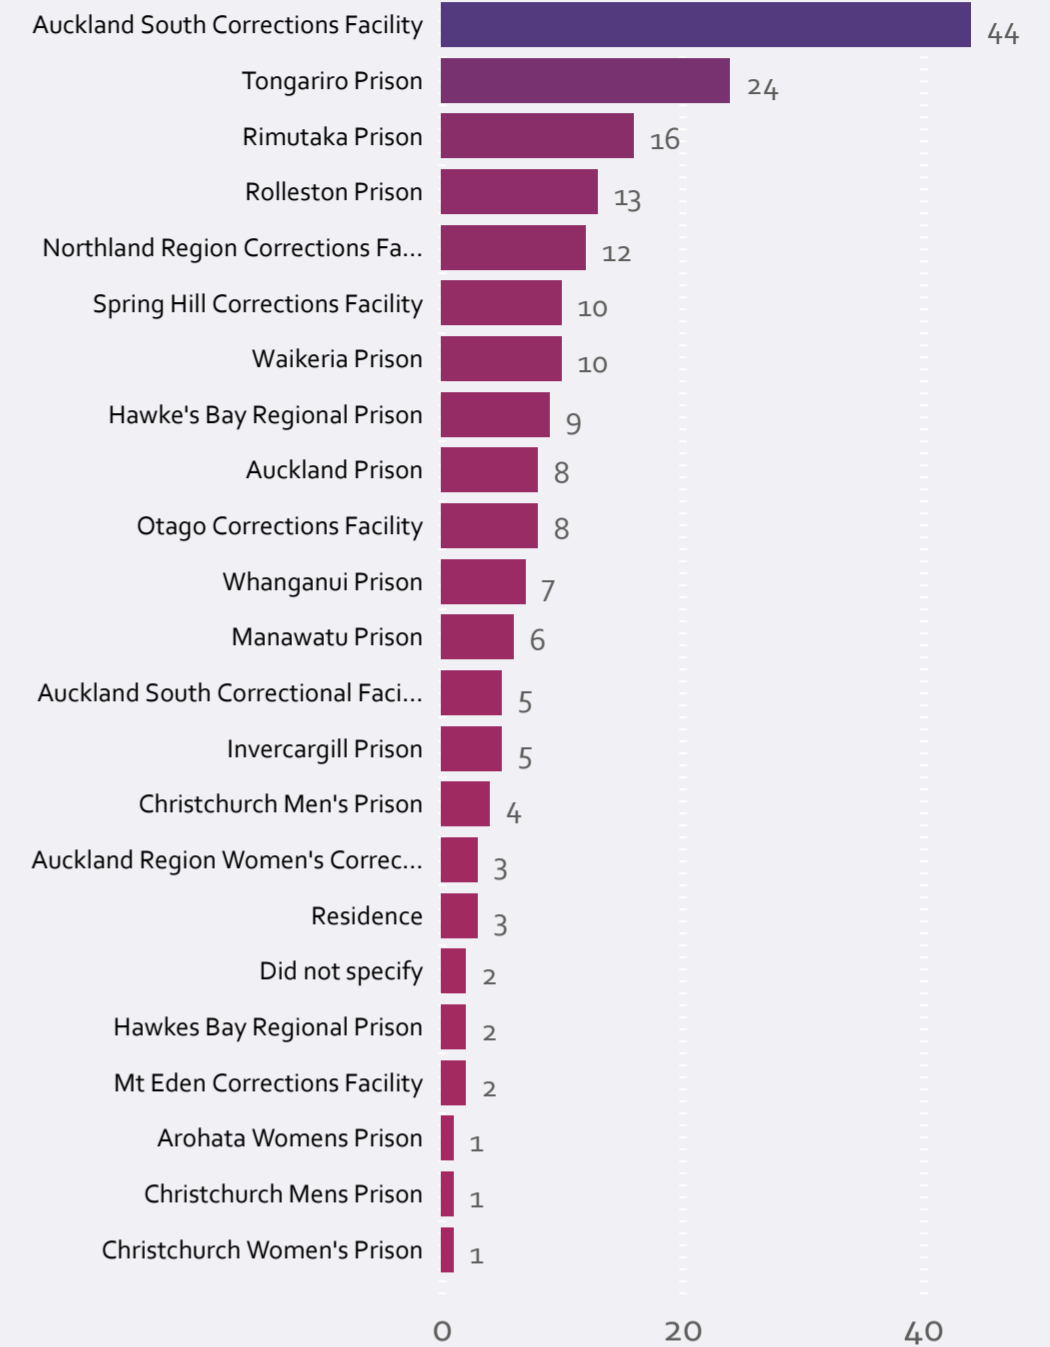

Application statistics

01 to 30 November 2023

Total applications

339

Average received (monthly)

12

Report Month

Age at time of application

Gender

In Prison

Case age

Ethnic Group

Not in Prison

Statement of Reason

Convicted with others

Application totals

	2022	2021	2020
January	1	23	
February	8	12	
March	7	7	
April	5	15	
May	6	9	
June	7	13	
July	7	18	43
August	10	11	18
September	6	5	19
October	3	4	21
November	5	8	24
December		7	17

Offence type

Sentence review only