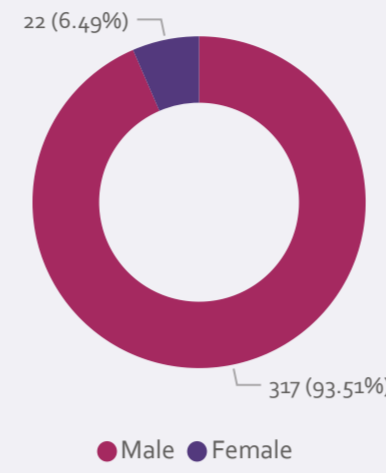

Application statistics

01 to 30 November 2023

Total applications

339

Average received (monthly)

12

Report Month

Age at time of application

Gender

In Prison

Case age

Ethnic Group

Not in Prison

Statement of Reason

Convicted with others

Application totals

	2022	2021	2020
January	1	23	
February	8	12	
March	7	7	
April	5	15	
May	6	9	
June	7	13	
July	7	18	43
August	10	11	18
September	6	5	19
October	3	4	21
November	5	8	24
December		7	17

Offence type

Sentence review only