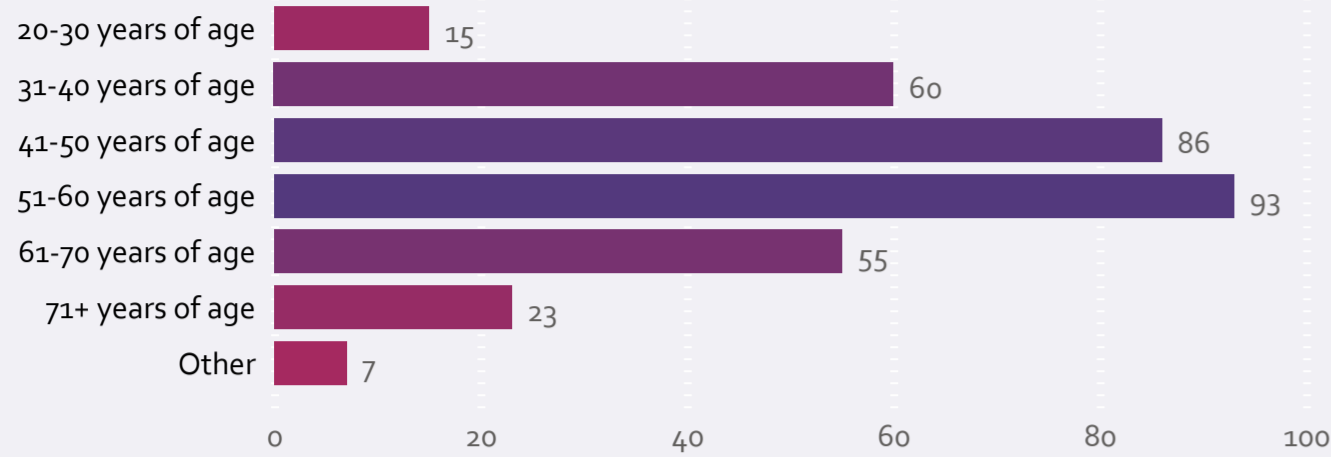

Application statistics

01 to 30 November 2023

Total applications

339

Average received (monthly)

12

Report Month

Age at time of application

Gender

In Prison

Case age

Ethnic Group

Not in Prison

Statement of Reason

Convicted with others

Application totals