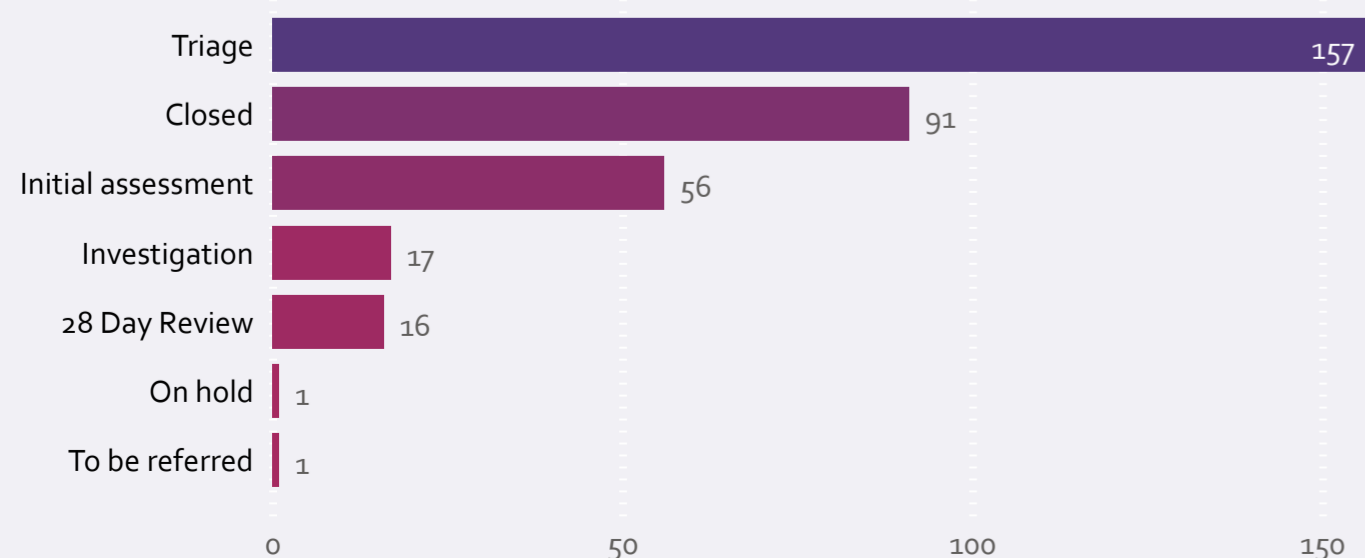

Gender

In Prison

Case age

Ethnic Group

Not in Prison

Statement of Reason

Convicted with others

Application totals

	2022	2021	2020
January	1	23	
February	8	12	
March	7	7	
April	5	15	
May	6	9	
June	7	13	
July	7	18	43
August	10	11	18
September	6	5	19
October	3	4	21
November	5	8	24
December		7	17

Offence type

Sentence review only

Completed appeals

Application status

* Prior to September 2022 Age and Case Age were rounded to the nearest whole number. These values are now rounded down.

** As applications are reviewed and new information received and updated, some data may be amended month to month