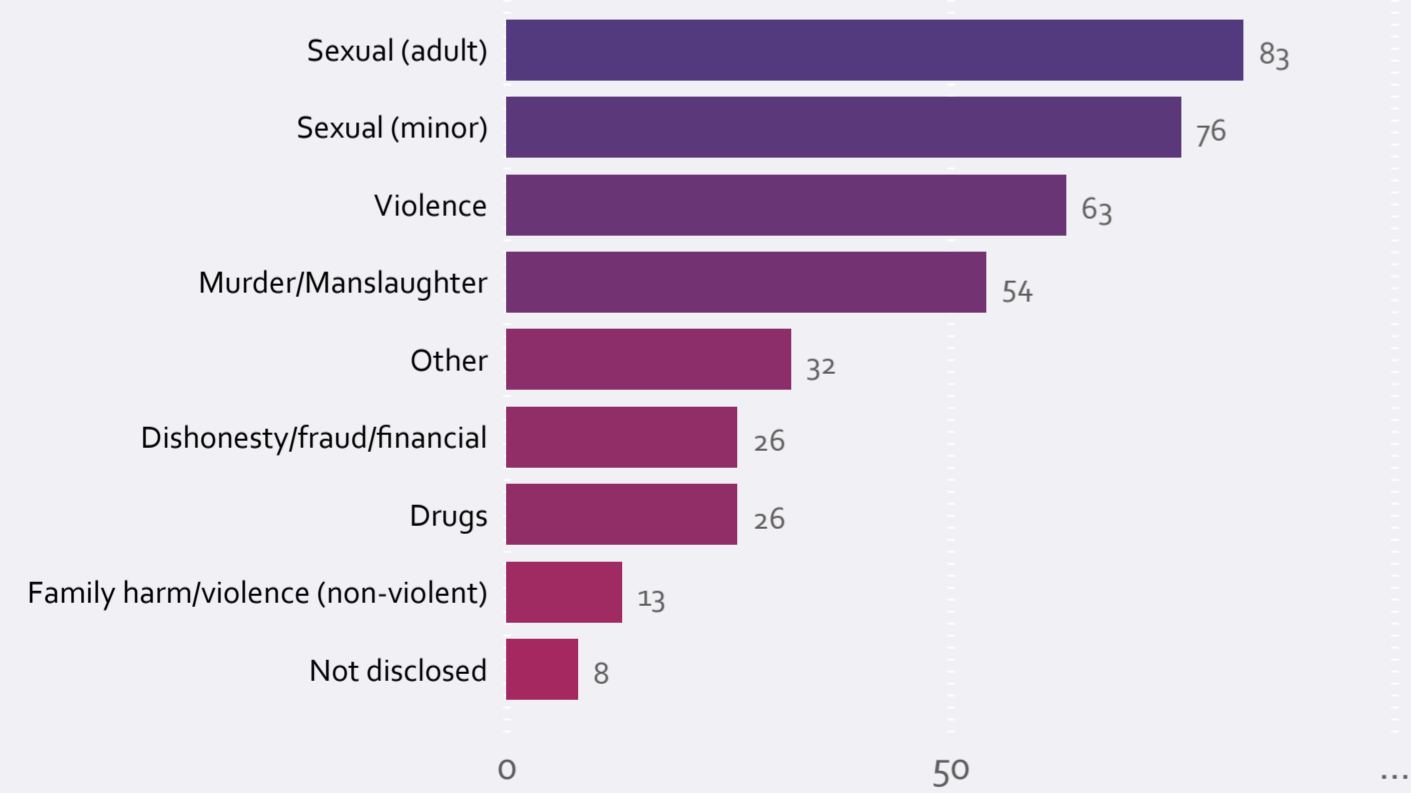

Gender

In Prison

Case age

Ethnic Group

Not in Prison

Statement of Reason

Convicted with others

Application totals

	2022	2021	2020
January	1	23	
February	8	12	
March	7	7	
April	5	15	
May	6	9	
June	7	13	
July	7	18	43
August	10	11	18
September	6	5	19
October	3	4	21
November	5	8	24
December		7	17

Offence type

Sentence review only