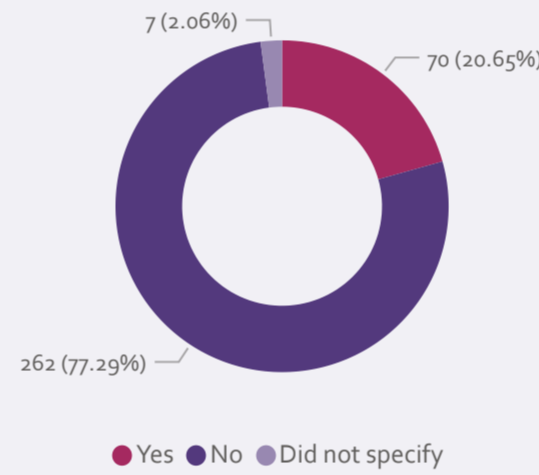

Gender

In Prison

Case age

Ethnic Group

Not in Prison

Statement of Reason

Convicted with others

Application totals

	2022	2021	2020
January	1	23	
February	8	12	
March	7	7	
April	5	15	
May	6	9	
June	7	13	
July	7	18	43
August	10	11	18
September	6	5	19
October	3	4	21
November	5	8	24
December		7	17

Offence type

Sentence review only