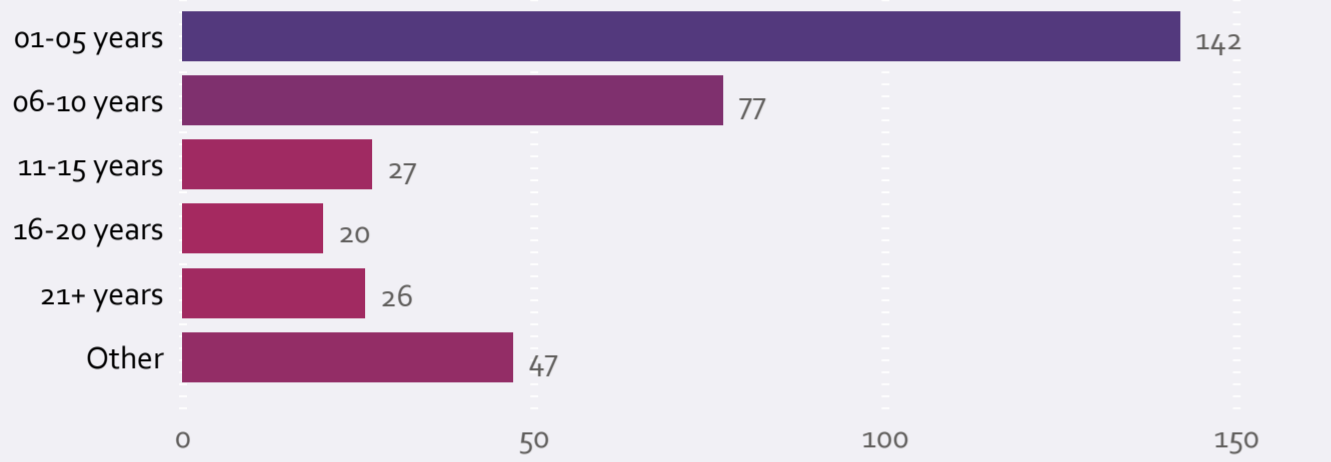

Application statistics

01 to 30 November 2023

Total applications

339

Average received (monthly)

12

Report Month

Age at time of application

Gender

In Prison

Case age

Ethnic Group

Not in Prison

Statement of Reason

Convicted with others

Application totals

	2022	2021	2020
January	1	23	
February	8	12	
March	7	7	
April	5	15	
May	6	9	
June	7	13	
July	7	18	43
August	10	11	18
September	6	5	19
October	3	4	21
November	5	8	24
December		7	17

Offence type

Sentence review only