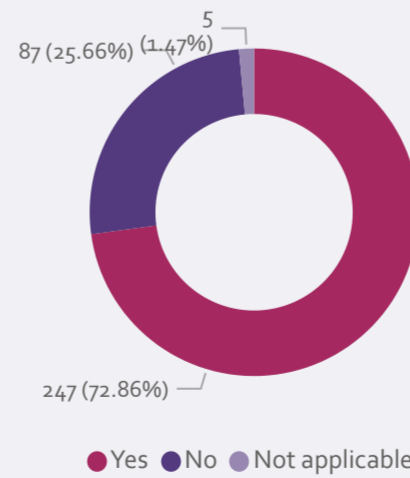

Gender

In Prison

Case age

Ethnic Group

Not in Prison

Statement of Reason

Convicted with others

Application totals

	2022	2021	2020
January	1	23	
February	8	12	
March	7	7	
April	5	15	
May	6	9	
June	7	13	
July	7	18	43
August	10	11	18
September	6	5	19
October	3	4	21
November	5	8	24
December		7	17

Offence type

Sentence review only

Completed appeals

Application status

* Prior to September 2022 Age and Case Age were rounded to the nearest whole number. These values are now rounded down.

** As applications are reviewed and new information received and updated, some data may be amended month to month