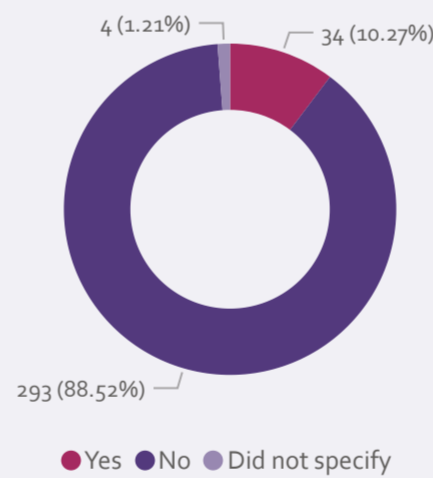

Application statistics

01 to 30 November 2023

Total applications

339

Average received (monthly)

12

Report Month

Age at time of application

Gender

In Prison

Case age

Ethnic Group

Not in Prison

Statement of Reason

Convicted with others

Application totals

	2022	2021	2020
January	1	23	
February	8	12	
March	7	7	
April	5	15	
May	6	9	
June	7	13	
July	7	18	43
August	10	11	18
September	6	5	19
October	3	4	21
November	5	8	24
December		7	17

Offence type

Sentence review only

Completed appeals

Application status

* Prior to September 2022 Age and Case Age were rounded to the nearest whole number. These values are now rounded down.

** As applications are reviewed and new information received and updated, some data may be amended month to month