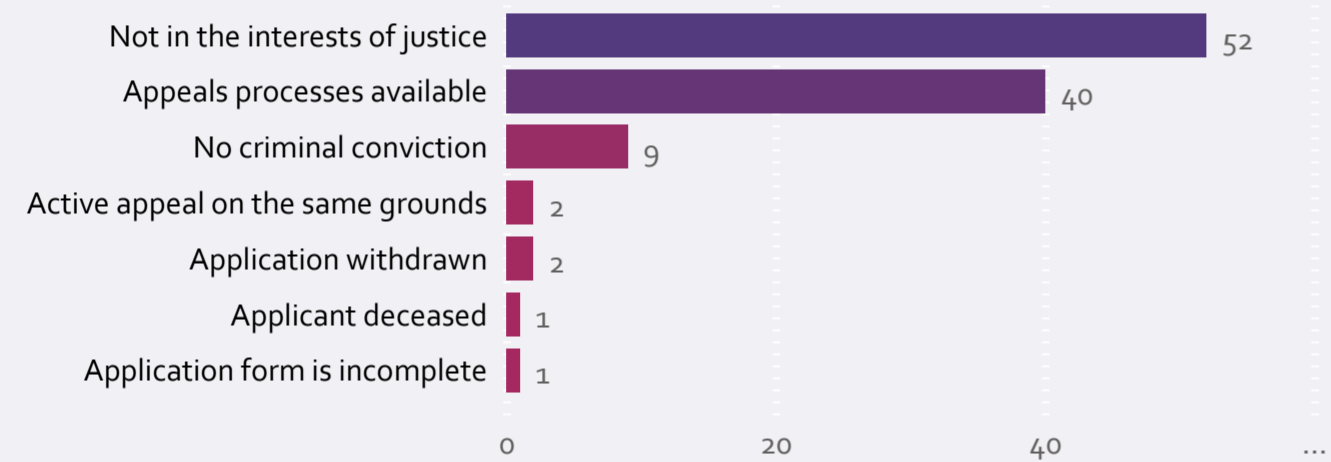

Gender

In Prison

Case age

Ethnic Group

Not in Prison

Statement of Reason

Convicted with others

Application totals

	2022	2021	2020
January	1	23	
February	8	12	
March	7	7	
April	5	15	
May	6	9	
June	7	13	
July	7	18	43
August	10	11	18
September	6	5	19
October	3	4	21
November	5	8	24
December		7	17

Offence type

Sentence review only