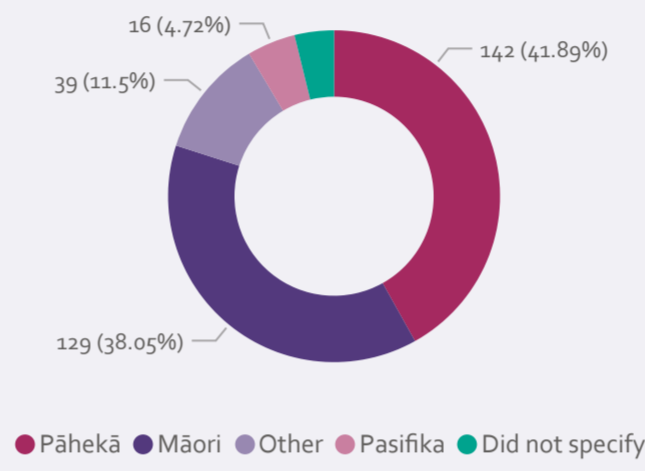

Application statistics

01 to 30 November 2023

Total applications

339

Average received (monthly)

12

Report Month

Age at time of application

Gender

In Prison

Case age

Ethnic Group

Not in Prison

Statement of Reason

Convicted with others

Application totals

	2022	2021	2020
January	1	23	
February	8	12	
March	7	7	
April	5	15	
May	6	9	
June	7	13	
July	7	18	43
August	10	11	18
September	6	5	19
October	3	4	21
November	5	8	24
December		7	17

Offence type

Sentence review only

Completed appeals

Application status

* Prior to September 2022 Age and Case Age were rounded to the nearest whole number. These values are now rounded down.

** As applications are reviewed and new information received and updated, some data may be amended month to month